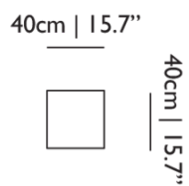

Detailing

The Blushing Sloth Pillow is made from butter-soft velvet. The insert is sold separately.

Colours

Green

Blushing Sloth Pillow / Pillowcase square

Dimensions

Product

WIDTH 36cm | 14.2"
HEIGHT 36cm | 14.2"
DEPTH 2cm | 0.8"
WEIGHT NETTO 0.2kg |
0.44lbs

Packaging

WIDTH 14cm | 5.5"
HEIGHT 3cm | 1.2"
CUBAGE 0m³ | 0.06ft³
LENGTH 40cm | 15.7"
WEIGHT 0.5kg | 1.1lbs

Technical

MATERIAL

Printed Velour
